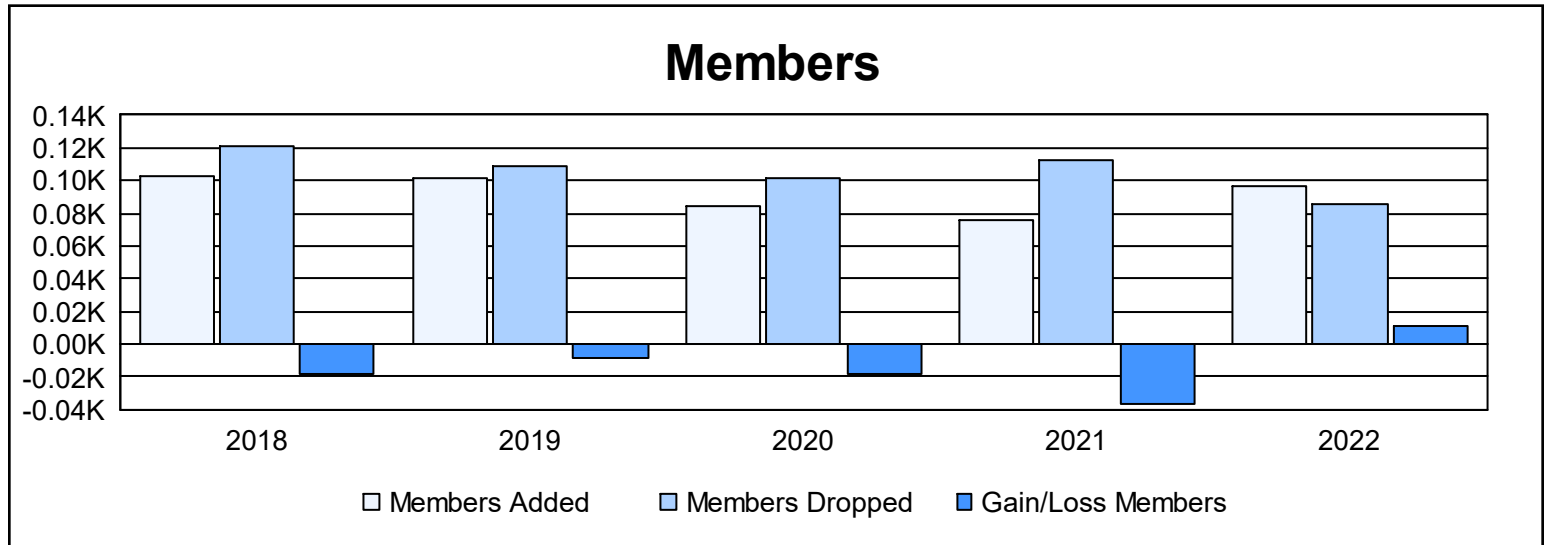

Year	New Clubs	Dropped Clubs	Gain/ Loss Clubs	New Members	Charter Members	Reinstate Members	Transfer Members	Total Member Added	Total Members Dropped	Gain/ Loss Members
2017-2018	0	1	-1	99	0	2	2	103	121	-18
2018-2019	0	0	0	92	0	6	3	101	109	-8
2019-2020	0	0	0	78	0	2	4	84	102	-18
2020-2021	0	0	0	69	0	2	5	76	113	-37
2021-2022	0	0	0	81	0	7	8	96	85	11
<b>Average</b>	<b>0</b>	<b>0</b>	<b>0</b>	<b>84</b>	<b>0</b>	<b>4</b>	<b>4</b>	<b>92</b>	<b>106</b>	<b>-14</b>

### Membership Composition June 2022 Cumulative