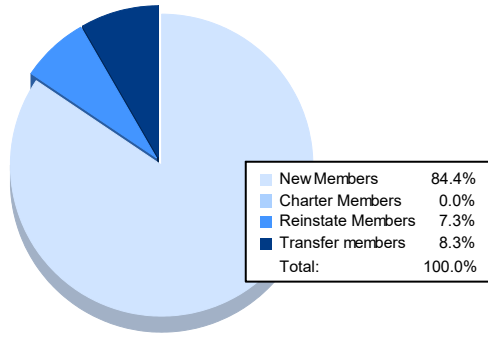

Year	New Clubs	Dropped Clubs	Gain/ Loss Clubs	New Members	Charter Members	Reinstate Members	Transfer Members	Total Member Added	Total Members Dropped	Gain/ Loss Members
2017-2018	0	1	-1	99	0	2	2	103	121	-18
2018-2019	0	0	0	92	0	6	3	101	109	-8
2019-2020	0	0	0	78	0	2	4	84	102	-18
2020-2021	0	0	0	69	0	2	5	76	113	-37
2021-2022	0	0	0	81	0	7	8	96	85	11
<b>Average</b>	<b>0</b>	<b>0</b>	<b>0</b>	<b>84</b>	<b>0</b>	<b>4</b>	<b>4</b>	<b>92</b>	<b>106</b>	<b>-14</b>

### Membership Composition June 2022 Cumulative